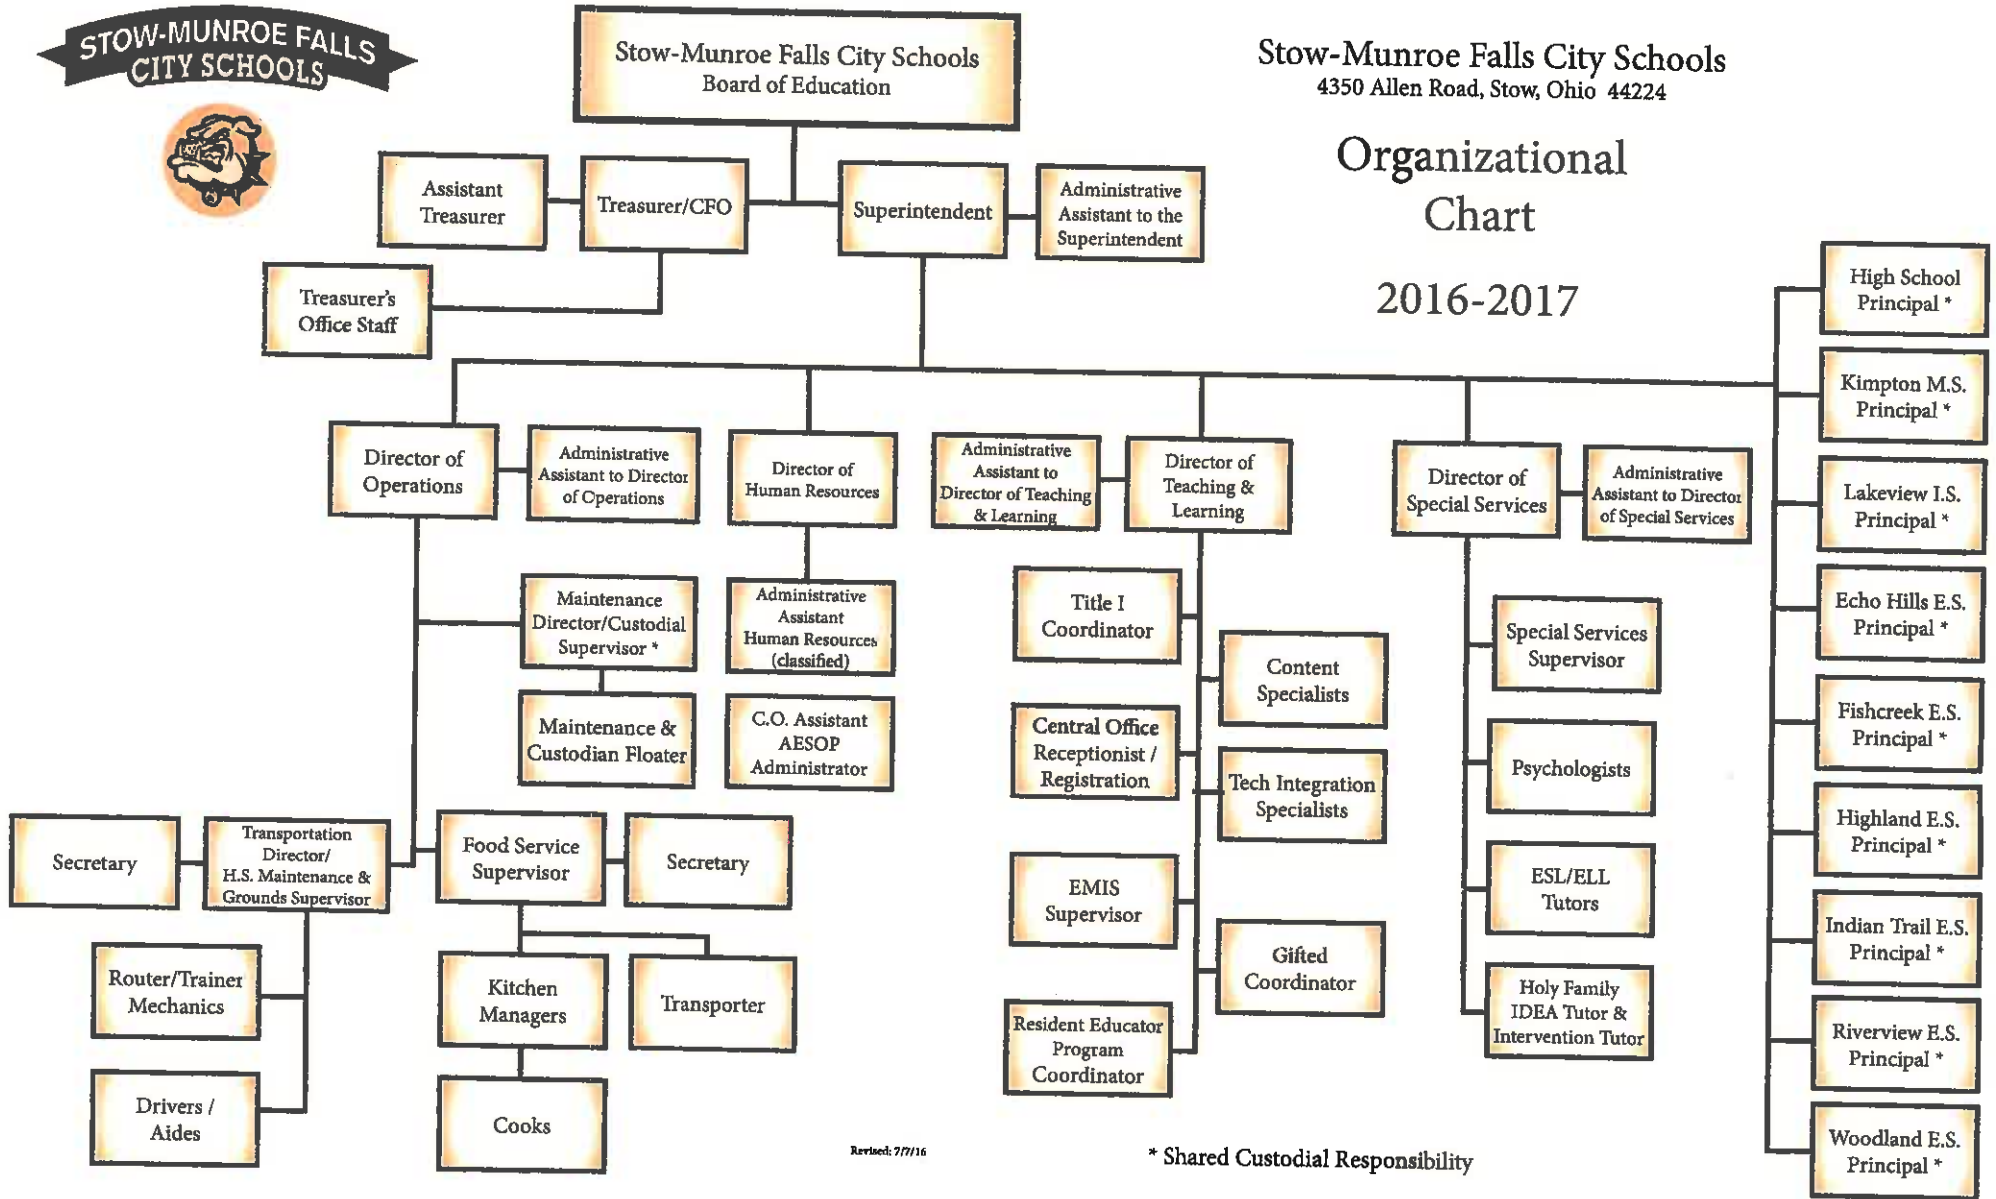

Stow-Munroe Falls City Schools
4350 Allen Road, Stow, Ohio 44224

Organizational Chart

2016-2017

Revised: 7/7/16

* Shared Custodial Responsibility

Technology Organizational Chart

Integration

Hardware/Software

Bulldog Online