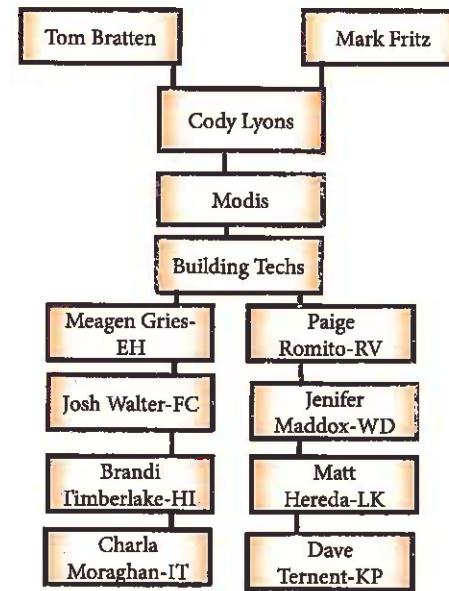

Stow-Munroe Falls City Schools
4350 Allen Road, Stow, Ohio 44224

Organizational Chart

2016-2017

Revised: 7/7/16

* Shared Custodial Responsibility

Technology Organizational Chart

Integration

Hardware/Software

Bulldog Online